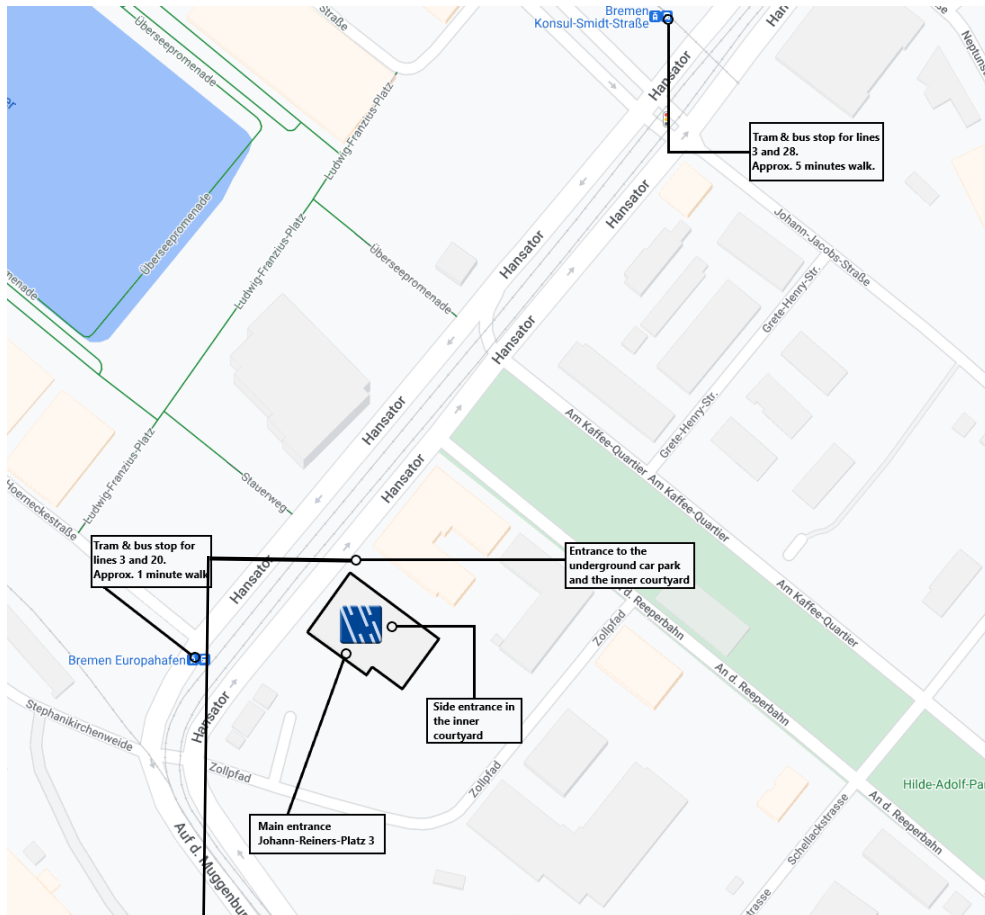

CARL SCHRÖTER

Assekuranzkontor – gegründet 1868

Carl Schröter GmbH & Co. KG

DIRECTION

BY CAR

Please contact our reception in advance on 0421-369090 for a parking space.

Older navigation systems are unfortunately not able to find the current address. Please enter otherwise Hansator 17 in your navigation device to find us.

You will reach the entrance to the inner courtyard and the underground car park directly on the right when you have passed Hansator Street in direction of traffic along the building

CARL SCHRÖTER

Assekuranzkontor – gegründet 1868

Carl Schröter GmbH & Co. KG

BY PUBLIC TRANSPORT:

Bremen Europahafen | Bremen Konsul-Smidt-Straße
Line 3,5,20 | 3,5,20,28

ENTRANCE

You will find the door and doorbell directly from the inner courtyard when you go straight ahead.

The main entrance is to the right of the building and directly opposite the tram stop „Europahafen“ station.

Press the contacts area on the panel and scroll down until 4th and 5th floor - Carl Schröter ... appears. For the reception, please select the line 4th floor Carl Schröter and wait until the door is opened.