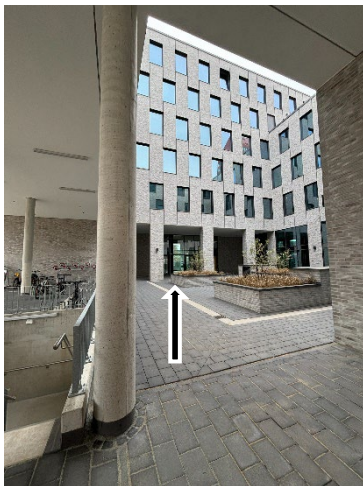

You will reach the entrance to the inner courtyard and the underground car park directly on the right when you have passed Hansator Street in direction of traffic along the building

CARL SCHRÖTER

Assekuranzkontor – gegründet 1868

Carl Schröter GmbH & Co. KG

BY PUBLIC TRANSPORT:

Bremen Europahafen | Bremen Konsul-Smidt-Straße
Line 3,5,20 | 3,5,20,28

ENTRANCE

You will find the door and doorbell directly from the inner courtyard when you go straight ahead.

The main entrance is to the right of the building and directly opposite the tram stop „Europahafen“ station.

Press the contacts area on the panel and scroll down until 4th and 5th floor - Carl Schröter ... appears. For the reception, please select the line 4th floor Carl Schröter and wait until the door is opened.