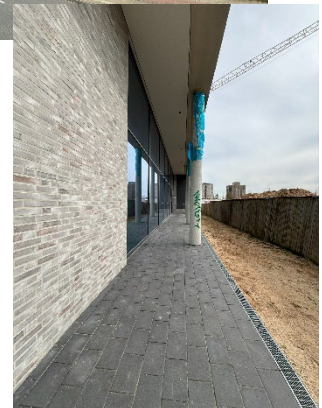

Carl Schröter GmbH & Co. KG

BY PUBLIC TRANSPORT:

Bremen Europahafen | Bremen Konsul-Smidt-Straße
Line 3,5,20 | 3,5,20,28

ENTRANCE

You will find the door and doorbell directly from the inner courtyard when you go straight ahead.

The main entrance is to the right of the building and directly opposite the tram stop „Europahafen“ station.

Press the contacts area on the panel and scroll down until 4th and 5th floor - Carl Schröter ... appears. For the reception, please select the line 4th floor Carl Schröter and wait until the door is opened.