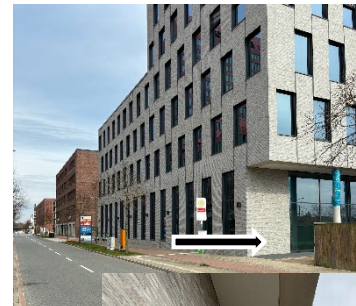

You will reach the entrance to the inner courtyard and the underground car park directly on the right when you have passed Hansator Street in direction of traffic along the building

CARL SCHRÖTER

Assekuranzkontor – gegründet 1868

Carl Schröter GmbH & Co. KG

BY PUBLIC TRANSPORT:

Bremen Europahafen | Bremen Konsul-Smidt-Straße
Line 3,5,20 | 3,5,20,28

ENTRANCE

You will find the door and doorbell directly from the inner courtyard when you go straight ahead.

The main entrance is to the right of the building and directly opposite the tram stop „Europahafen“ station.

Press the contacts area on the panel and scroll down until 4th and 5th floor - Carl Schröter ... appears. For the reception, please select the line 4th floor Carl Schröter and wait until the door is opened.