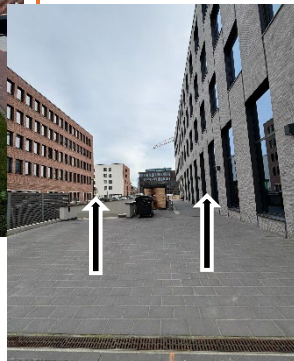

You will reach the entrance to the inner courtyard and the underground car park directly on the right when you have passed Hansator Street in direction of traffic along the building

CARL SCHRÖTER

Assekuranzkontor – gegründet 1868

Carl Schröter GmbH & Co. KG

BY PUBLIC TRANSPORT:

Bremen Europahafen | Bremen Konsul-Smidt-Straße
Line 3,5,20 | 3,5,20,28

ENTRANCE

You will find the door and doorbell directly from the inner courtyard when you go straight ahead.

The main entrance is to the right of the building and directly opposite the tram stop „Europahafen“ station.

Press the contacts area on the panel and scroll down until 4th and 5th floor - Carl Schröter ... appears. For the reception, please select the line 4th floor Carl Schröter and wait until the door is opened.